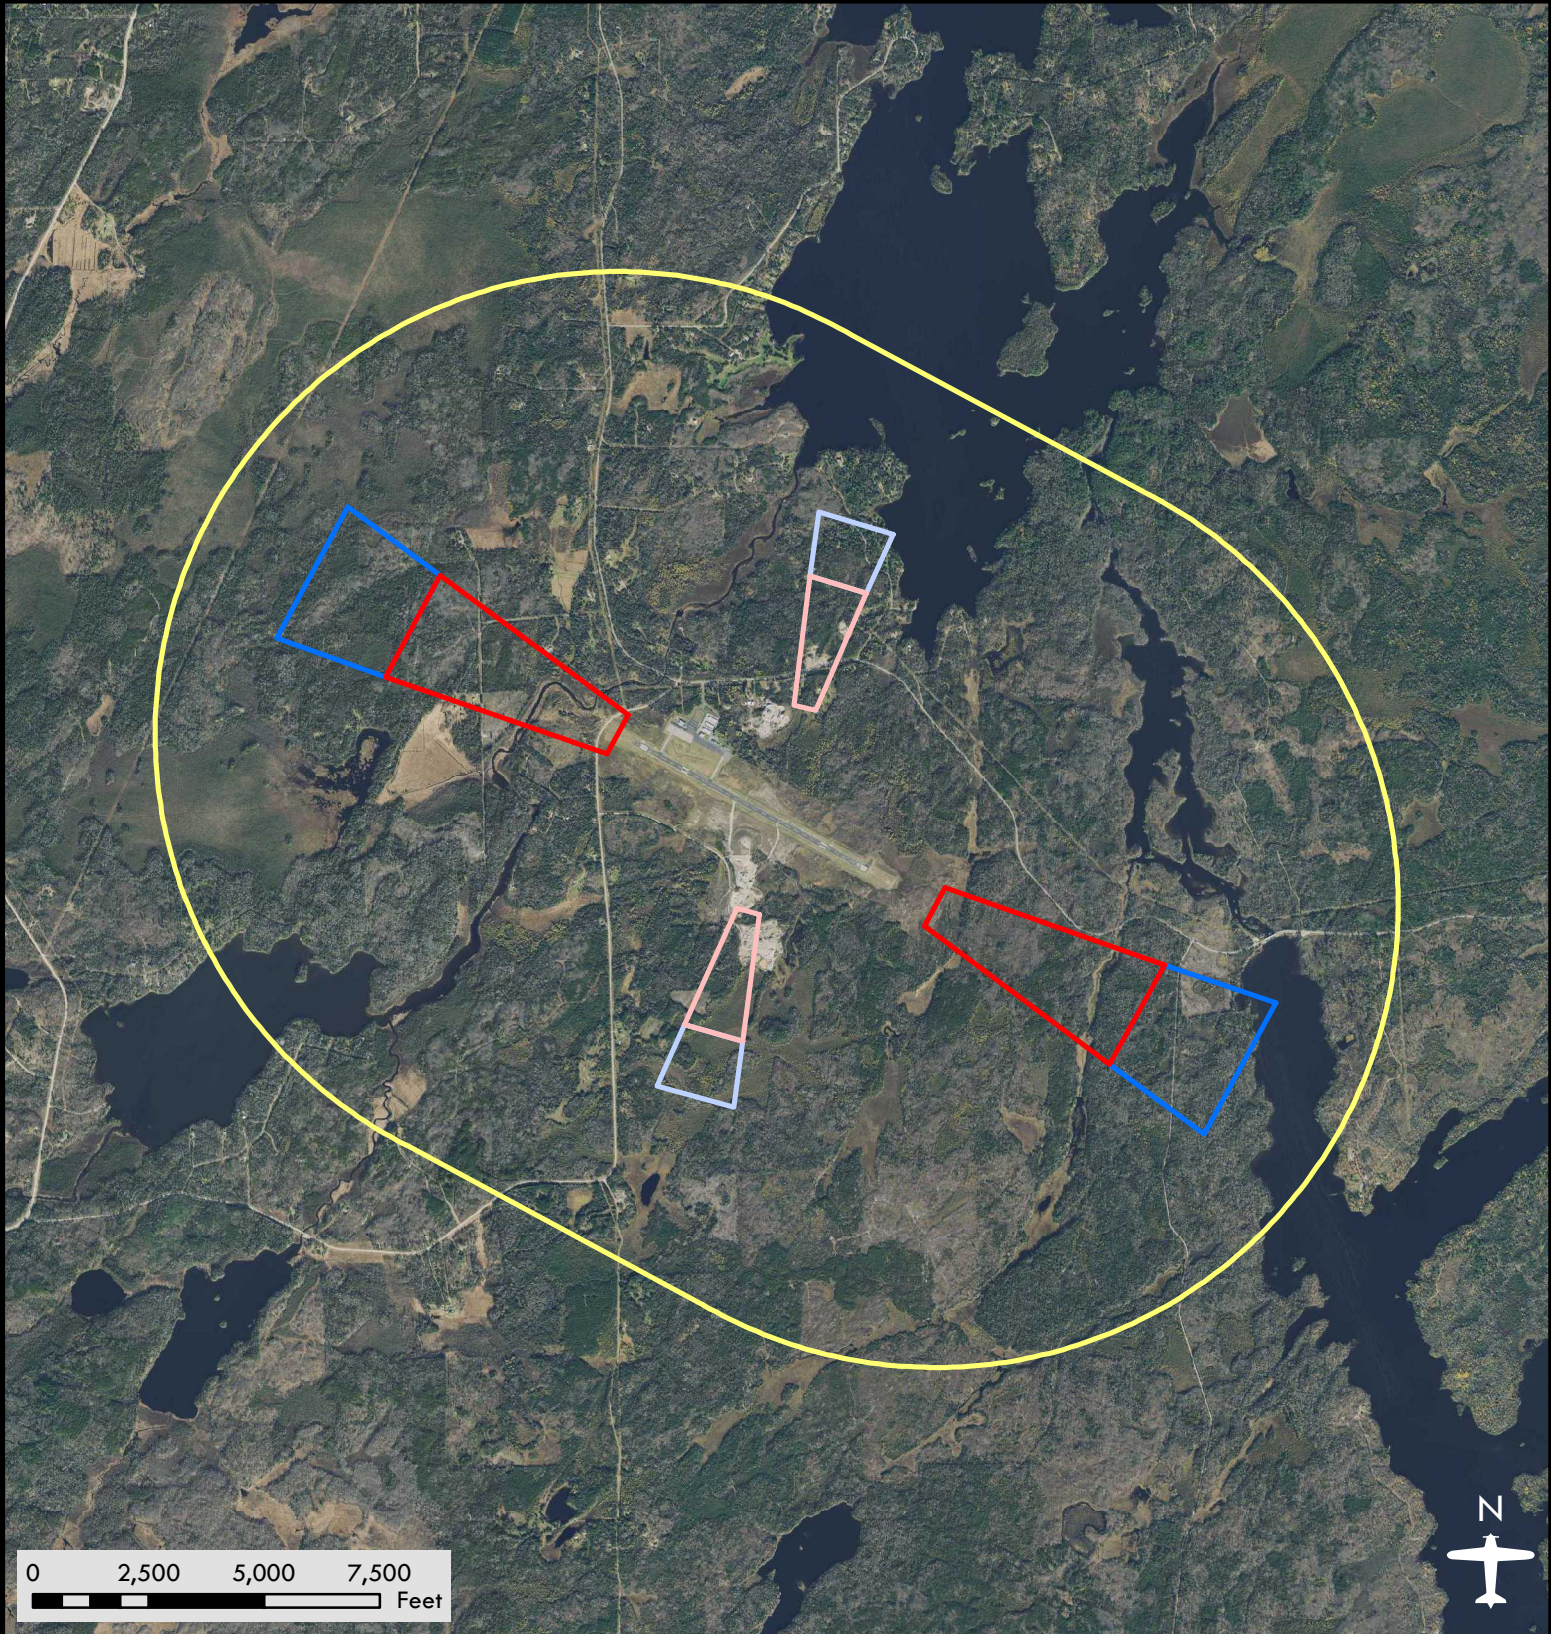

# Ely Municipal Airport

Airport Safety Zones

Date: 08/08/2018

## Legend

-  Zone A
-  Zone B
-  Zone C

**DISCLAIMER:** This is not an official zoning map. To view the official map and ordinance for this airport, please visit the Airport Zoning Information Warehouse at <https://www.dot.state.mn.us/aero/planning/zoning-warehouse.html>. The State of Minnesota makes no representations or warranties expressed or implied, with respect to the reuse of the data provided herewith regardless of its format or the means of its transmission. There is no guarantee or representation to the user as to the accuracy, currency, suitability, or reliability of this data for any purpose. The user accepts the data "as is." The State of Minnesota assumes no responsibility for loss or damage incurred as a result of any user's reliance on this data. All maps and other material provided herein are protected by copyright. Permission is granted to copy and use the materials herein.